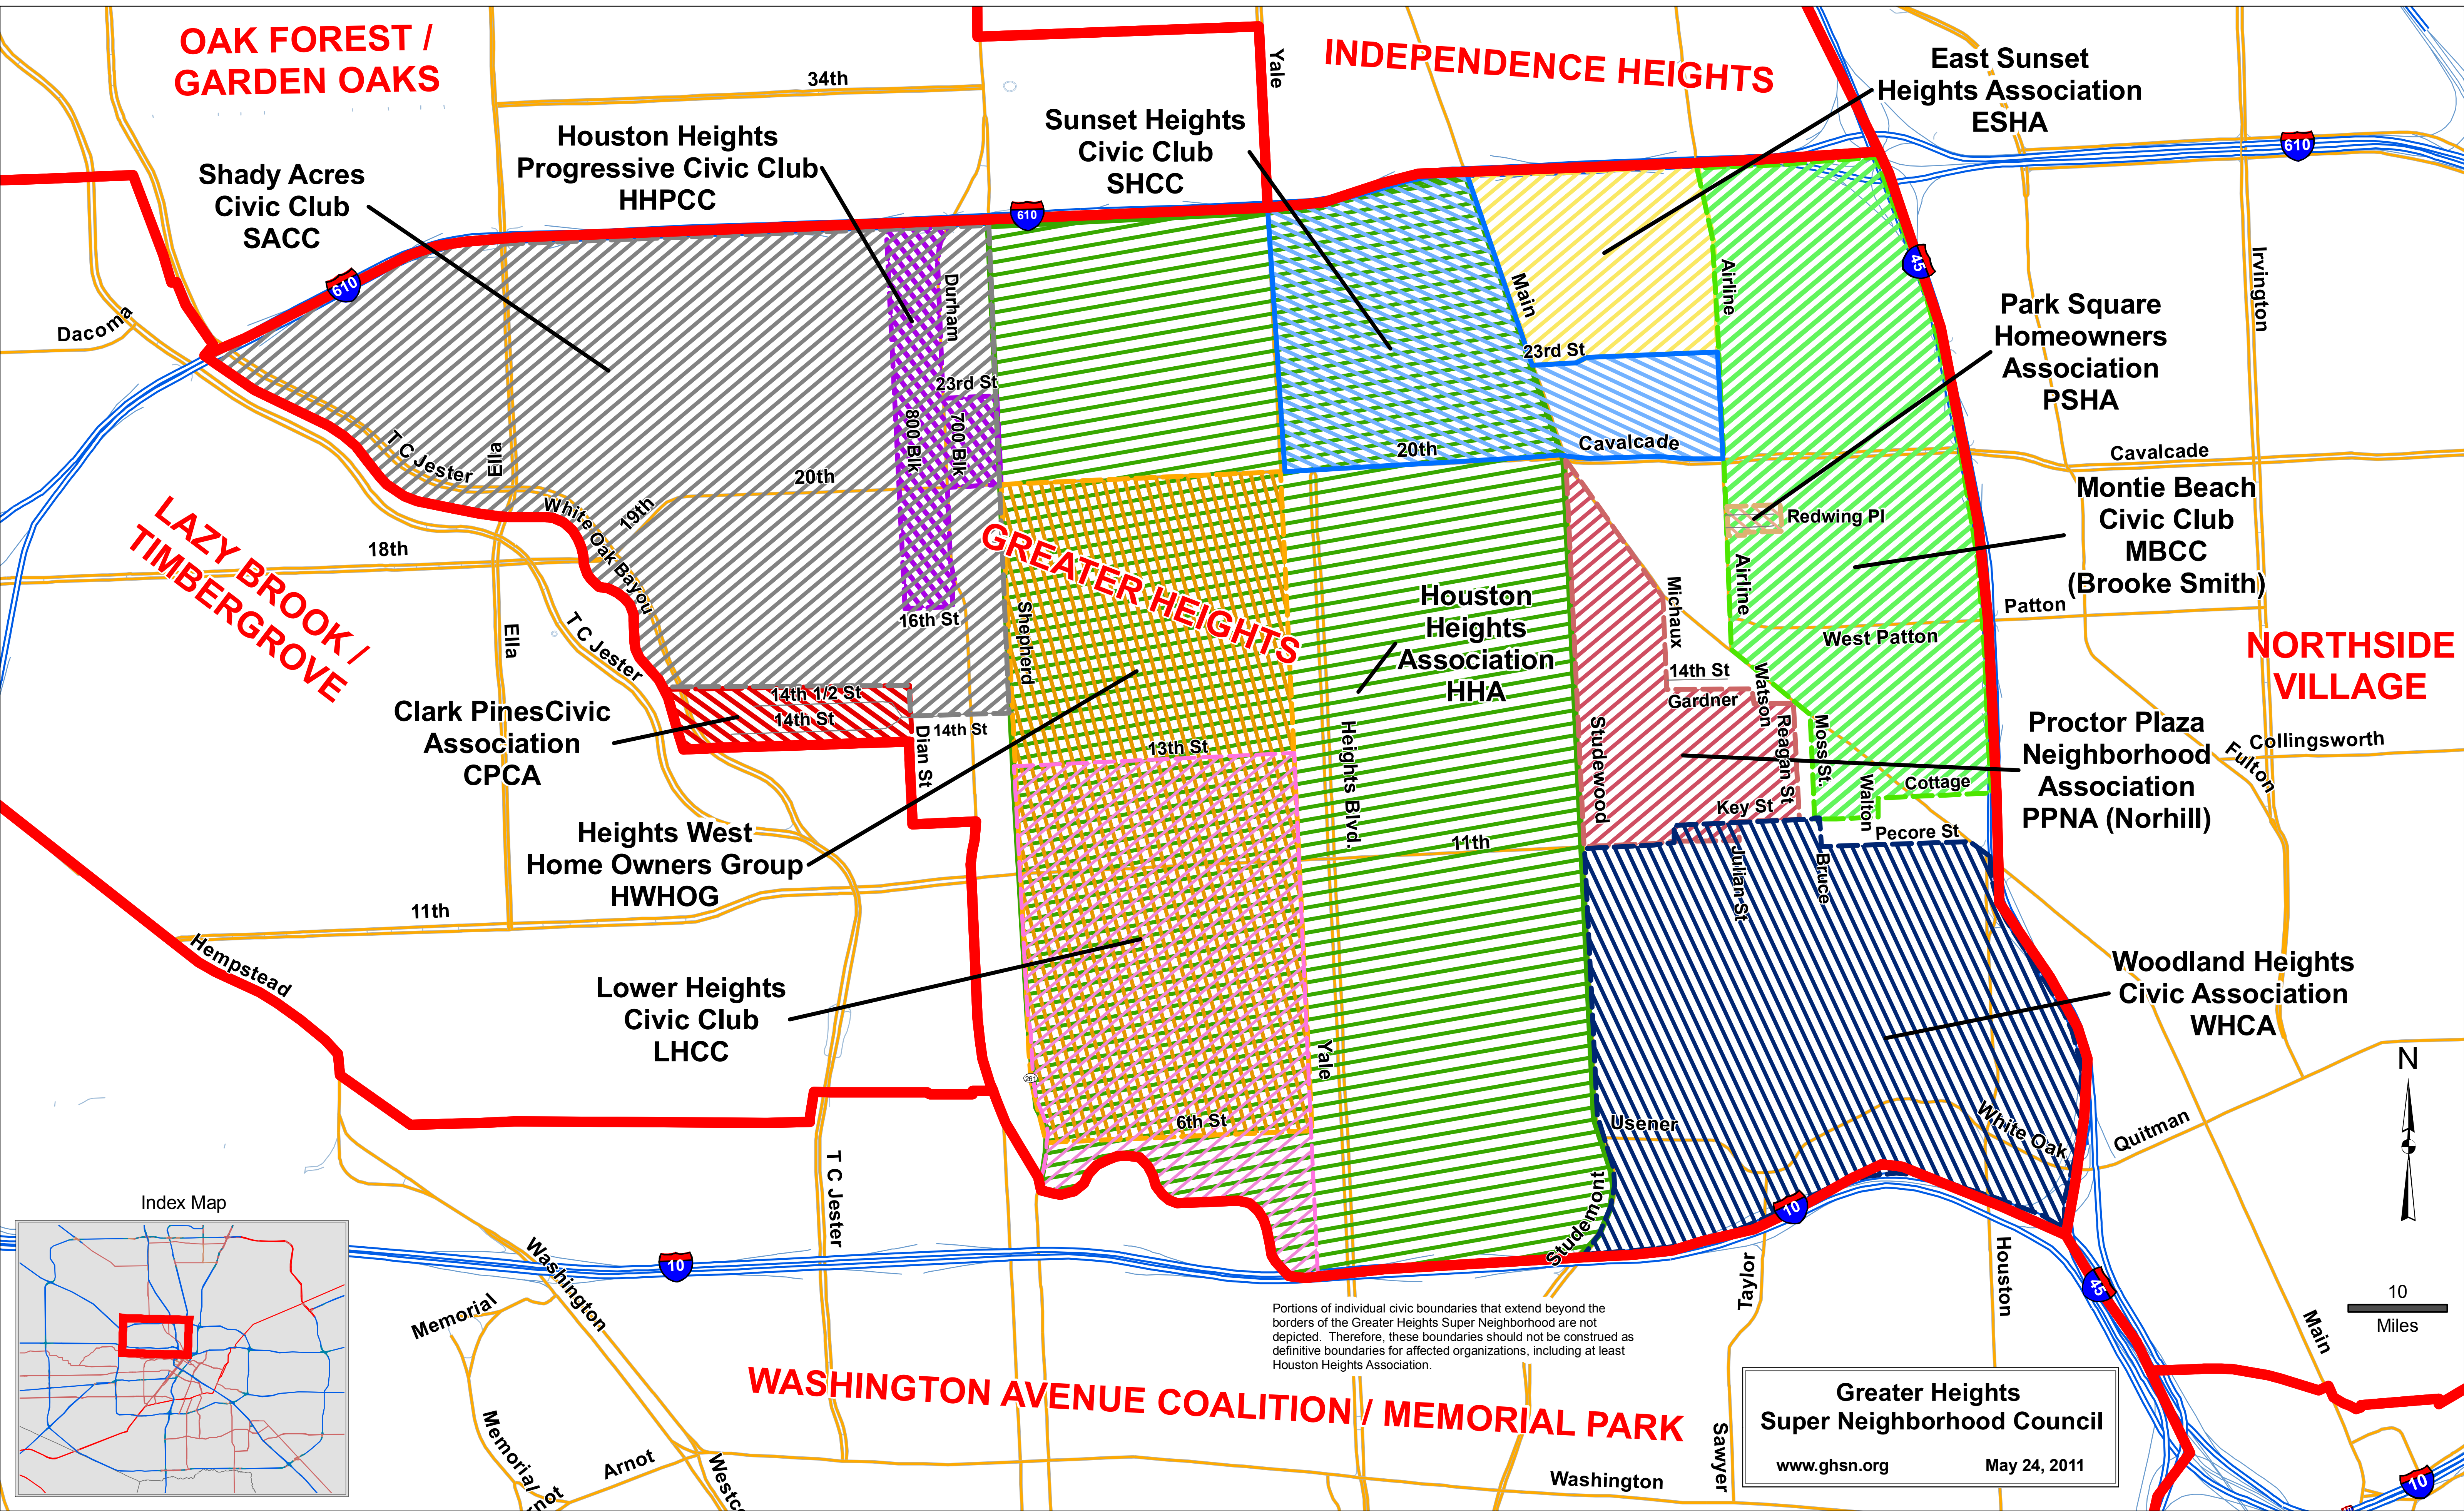

Civic Map of the Greater Heights Super Neighborhood

**OAK FOREST /
GARDEN OAKS**

INDEPENDENCE HEIGHTS

East Sunset
Heights Association
ESHA

Shady Acres
Civic Club
SACC

Houston Heights
Progressive Civic Club
HHPCC

Sunset Heights
Civic Club
SHCC

Park Square
Homeowners
Association
PSHA

**LAZY BROOK /
TIMBERGROVE**

Clark Pines Civic
Association
CPCA

GREATER HEIGHTS

Houston
Heights
Association
HHA

Montie Beach
Civic Club
MBCC
(Brooke Smith)

**NORTHSIDE
VILLAGE**

Proctor Plaza
Neighborhood
Association
PPNA (Norhill)

Heights West
Home Owners Group
HWHOG

Lower Heights
Civic Club
LHCC

Woodland Heights
Civic Association
WHCA

Index Map

Portions of individual civic boundaries that extend beyond the borders of the Greater Heights Super Neighborhood are not depicted. Therefore, these boundaries should not be construed as definitive boundaries for affected organizations, including at least Houston Heights Association.

WASHINGTON AVENUE COALITION / MEMORIAL PARK

**Greater Heights
Super Neighborhood Council**
www.ghsn.org May 24, 2011

10
Miles